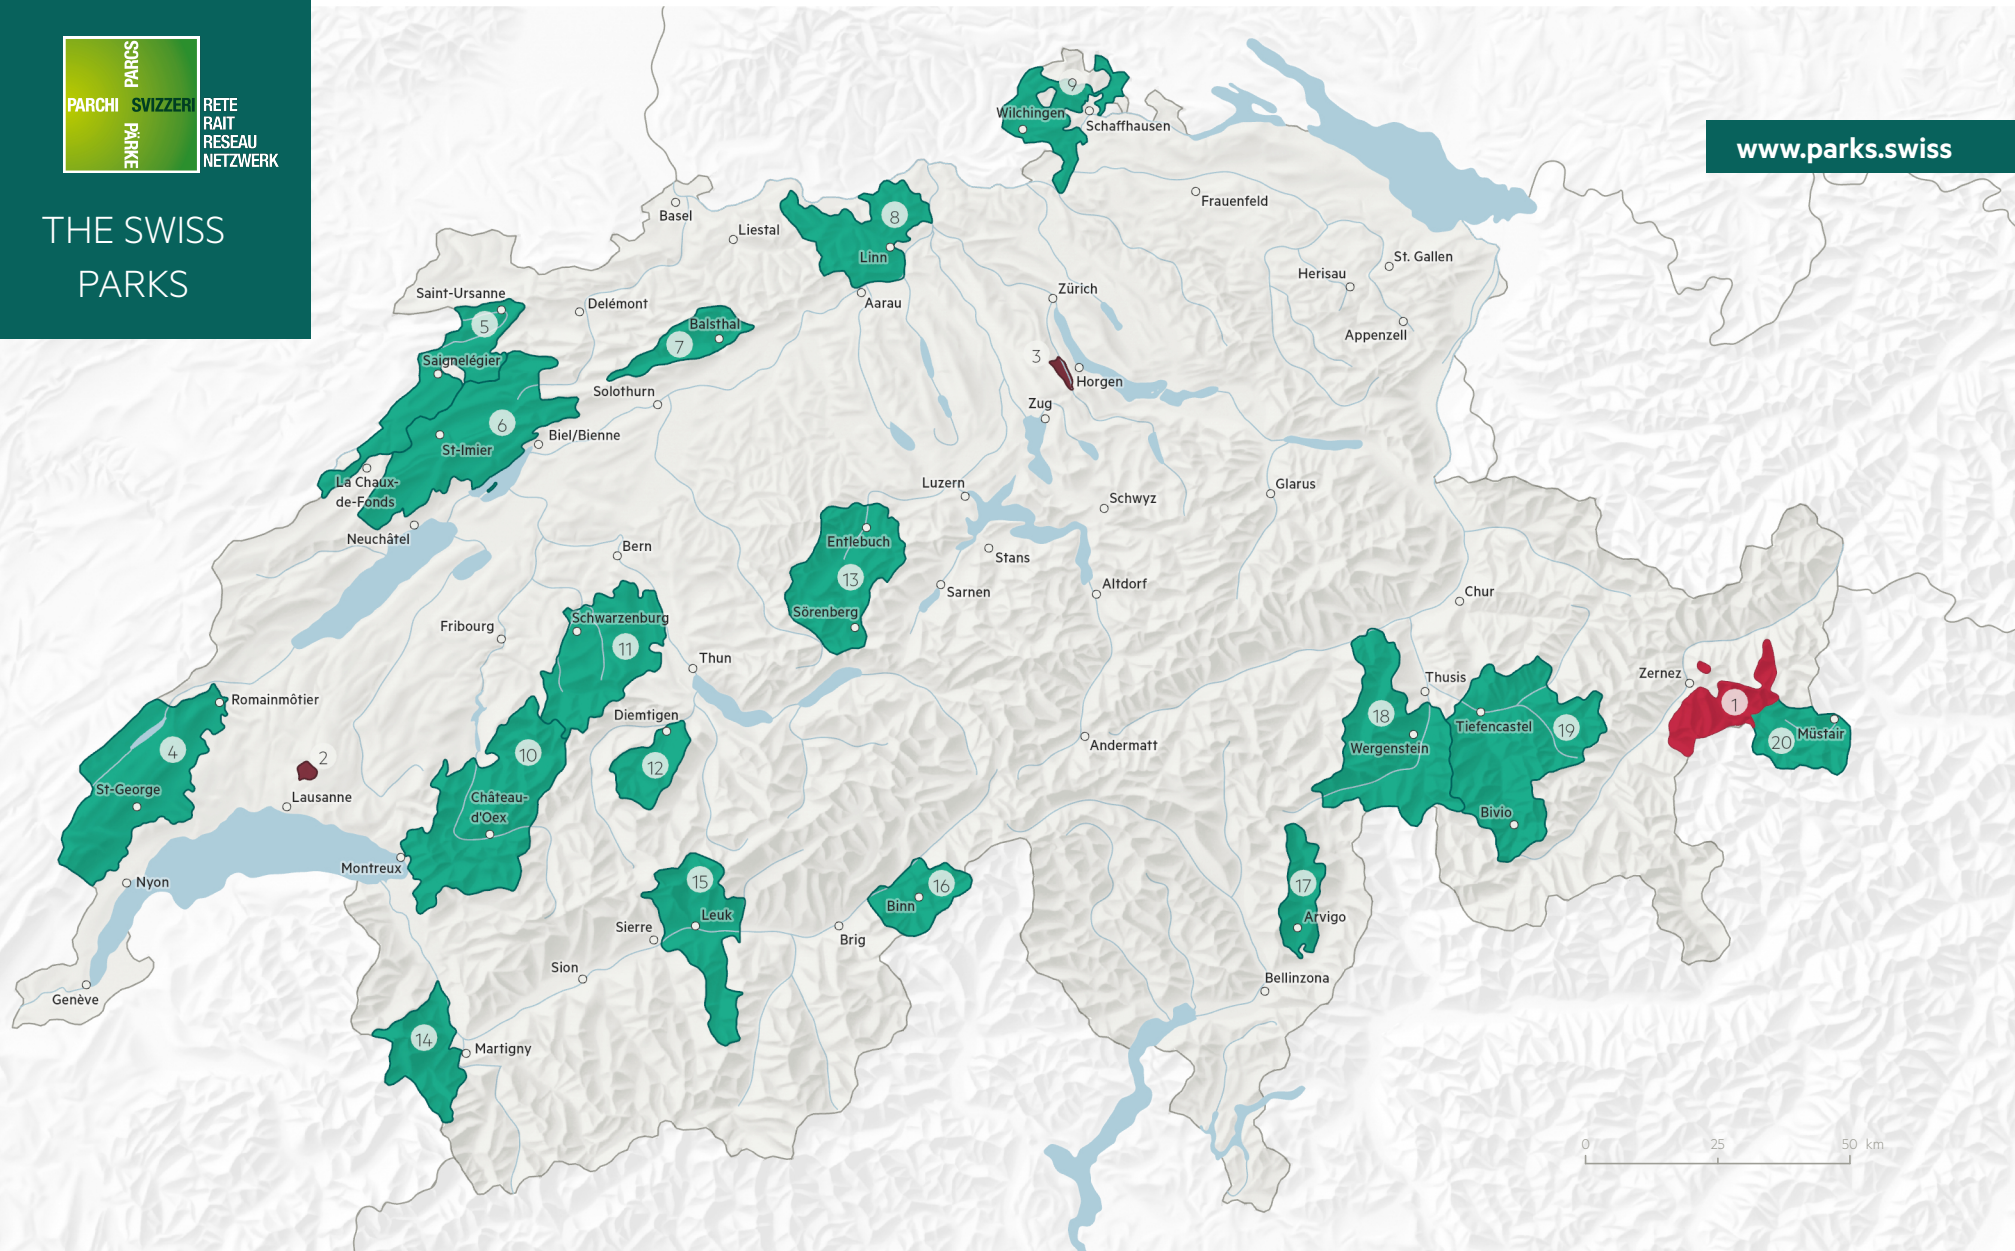

THE SWISS PARKS

www.parks.swiss

Swiss National Park

- 1 | Swiss National Park GR (since 1914)

Nature Discovery Park

- 2 | Parc naturel du Jorat VD (since 2021)
- 3 | Wildnispark Zürich Sihlwald ZH (since 2010)

Regional Nature Park

- 4 | Parc Jura vaudois VD (since 2013)
- 5 | Parc du Doubs JU/NE/BE (since 2013)

- 6 | Parc régional Chasseral BE/NE (since 2012)
- 7 | Naturpark Thal SO (since 2010)
- 8 | Jurapark Aargau AG/SO (since 2012)
- 9 | Regionaler Naturpark Schaffhausen SH, CH/D (since 2018)
- 10 | Parc naturel régional Gruyère Pays-d'Enhaut VD/FR/BE (since 2012)
- 11 | Naturpark Gantrisch BE/FR (since 2012)
- 12 | Naturpark Diemtigtal BE (since 2012)
- 13 | UNESCO Biosphäre Entlebuch LU (since 2008)

- 14 | Parc naturel régional de la Vallée du Trient VS (candidate)
- 15 | Naturpark Pfyn-Finges VS (since 2013)
- 16 | Landschaftspark Binntal VS (since 2012)
- 17 | Parco Val Calanca GR (since 2024)
- 18 | Naturpark Beverin GR (since 2013)
- 19 | Parc Ela GR (since 2012)
- 20 | Biosfera Val Müstair GR (since 2011)